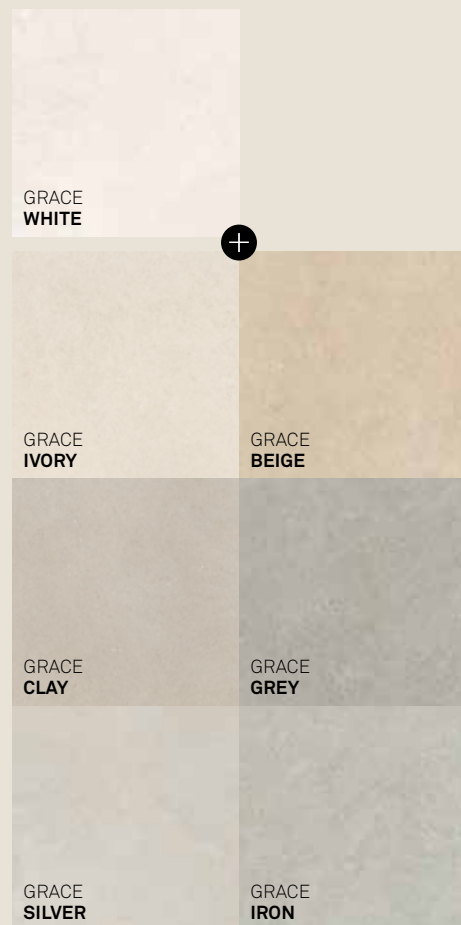

Floor /
GRACE WHITE 60x120 [24"x48"]