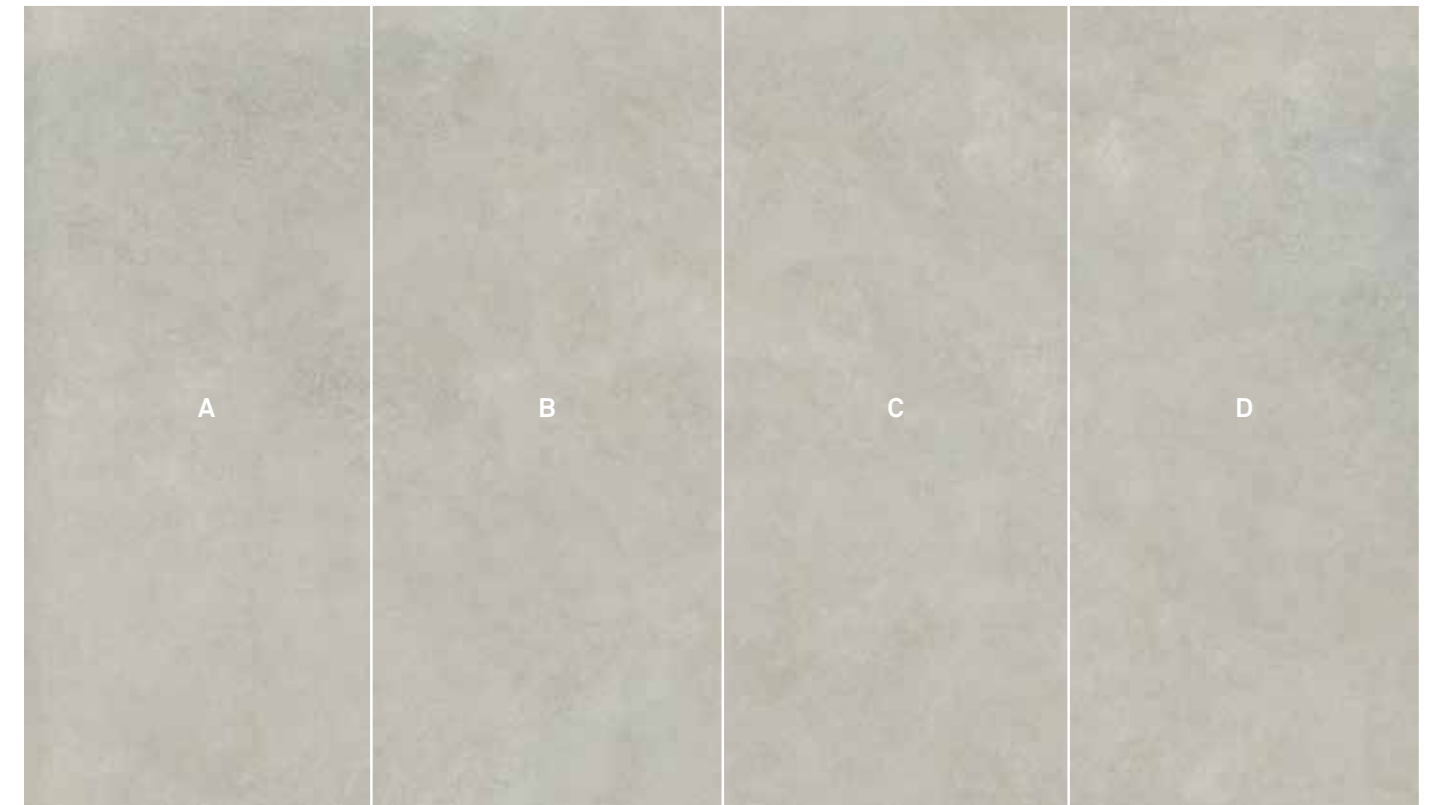

SEAMLESS MATCH

KIT LASTRE / SLABS KIT

● 120x278 [48"x110"] RT
6mm
[N°4 A-B-C-D]

GRACE BEIGE	J3K5
GRACE CLAY	J3K6
GRACE GREY	J3K7
GRACE IRON	J3K1
GRACE IVORY	J3K4
GRACE SILVER	J3K2
GRACE WHITE	J3K3

La tecnologia Seamless Match presenta un design modulare (A-B-C-D) in cui la grafica si allinea senza interruzioni sia orizzontalmente che verticalmente.

La lastra D si ricongiunge ad A, creando un design continuo.

The Seamless Match technology features a modular design (A-B-C-D) in which the graphics align seamlessly both horizontally and vertically. Slab D rejoins A, creating a continuous design.

50
|
51

GRACE IRON